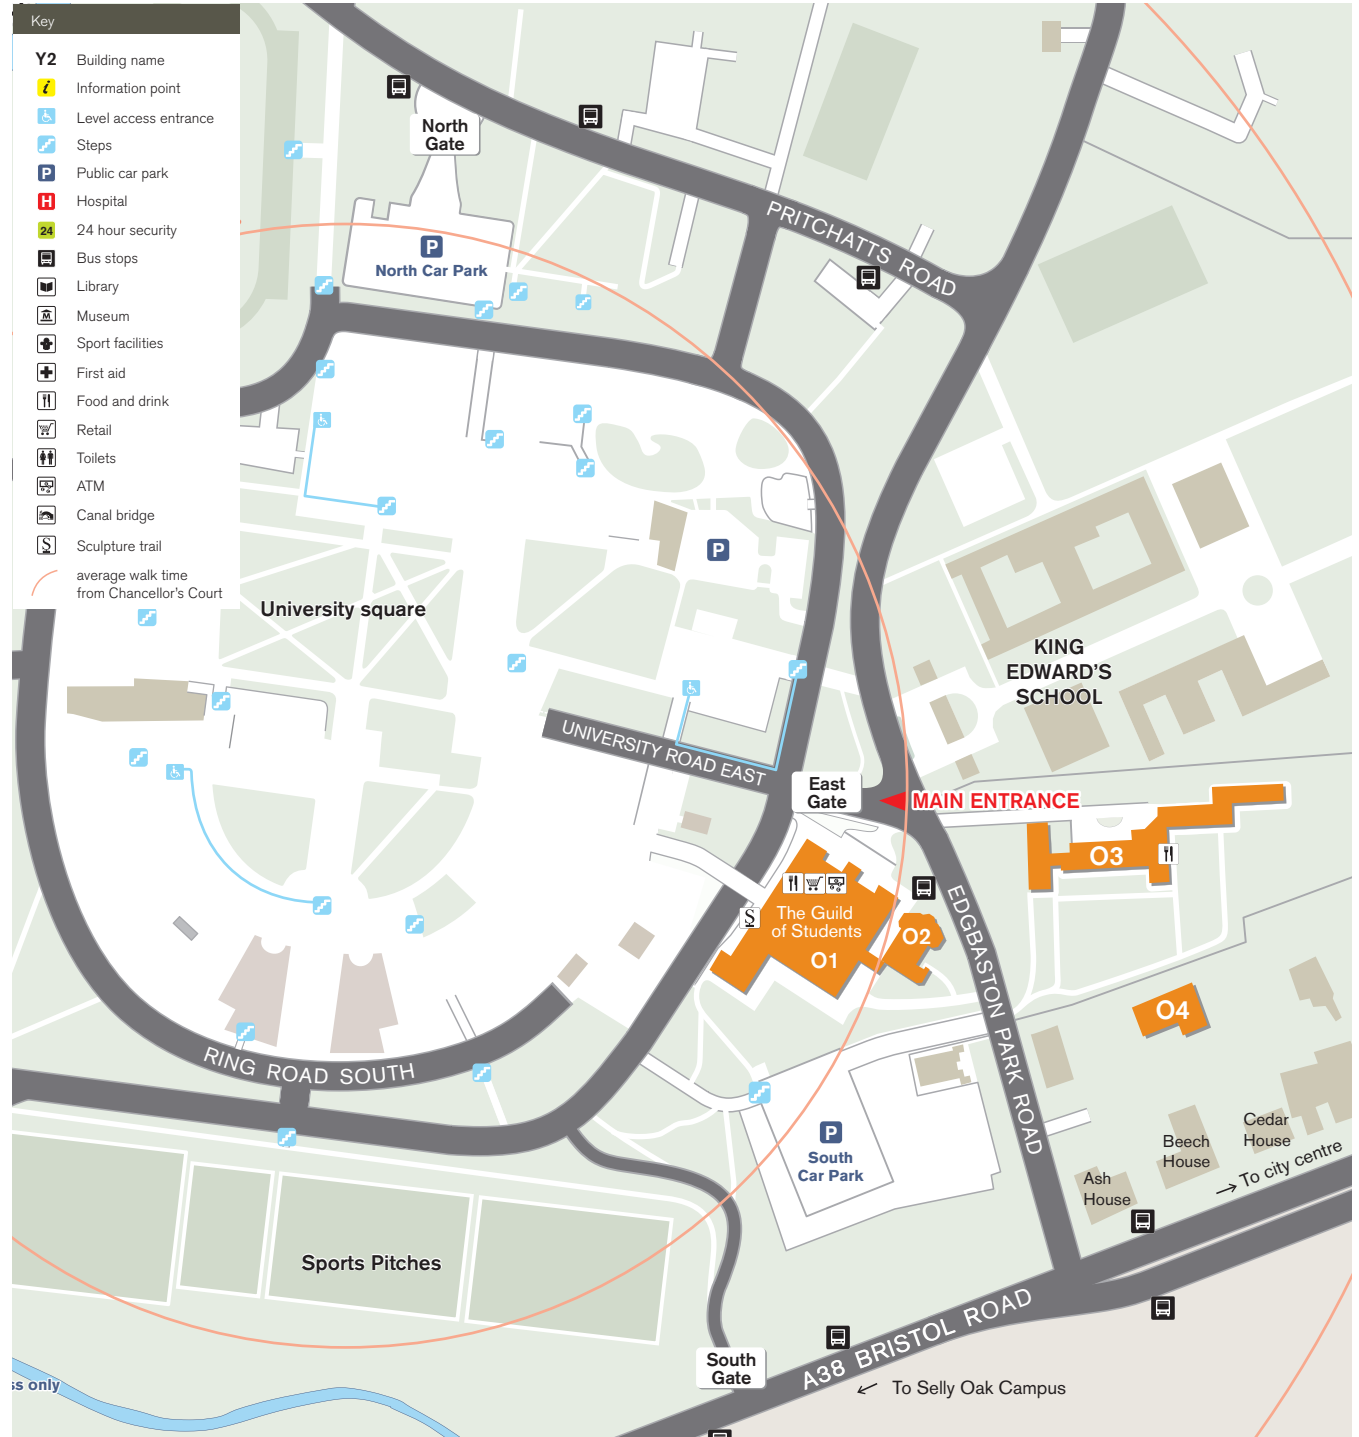

Edgbaston Campus Map

Index to buildings by zone

Orange Zone

- O1 The Guild of Students
- O2 St Francis Hall
- O3 University House
- O4 Elm House