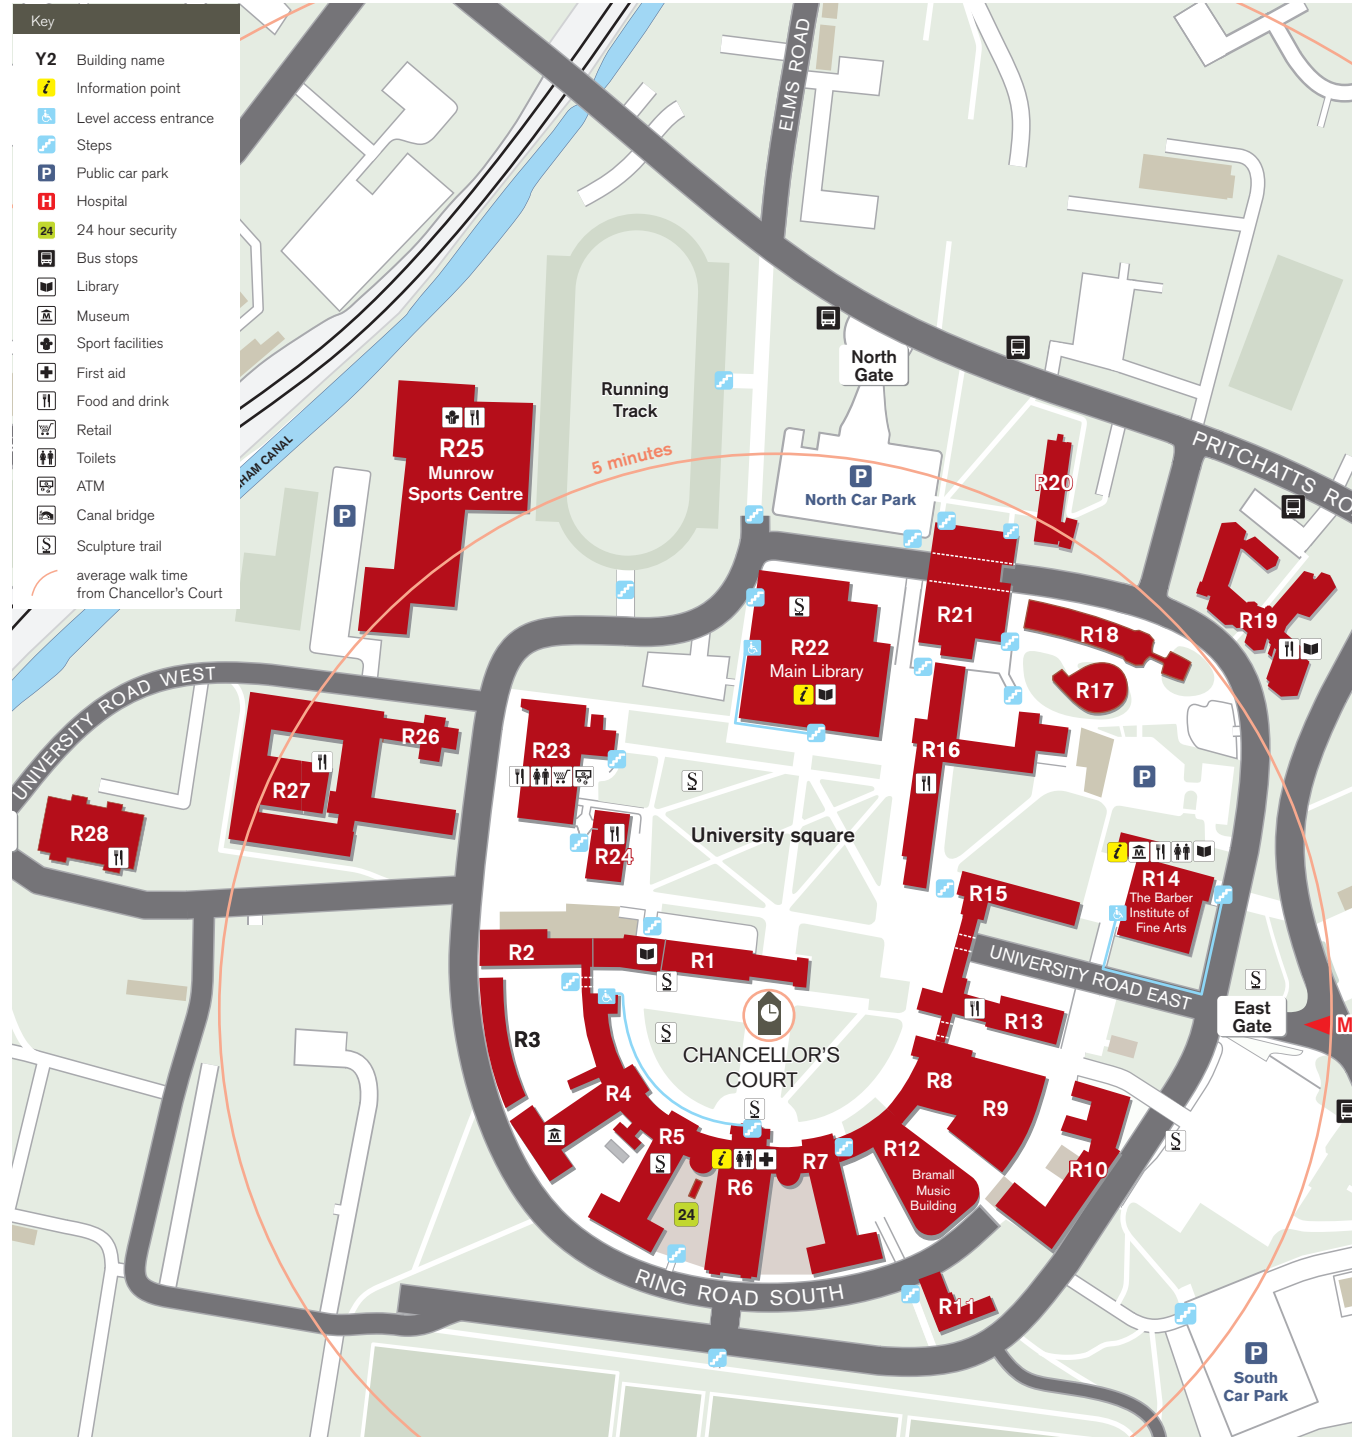

Edgbaston Campus Map

Index to buildings by zone

Red Zone

- R1 Law Building
- R2 Frankland Building
- R3 Hills Building
- R4 Aston Webb – A Block, Earth Sciences
- R5 Aston Webb – B Block
- R6 Aston Webb – Great Hall
- R7 Aston Webb – C Block
- R8 Physics West
- R9 Nuffield
- R10 Physics East
- R11 Medical Physics
- R12 Bramall Music Building
- R13 Poynting Building
- R14 Barber Institute of Fine Arts
- R15 Watson Building
- R16 Arts Building
- R17 Ashley Building
- R18 Strathcona Building
- R19 Education Building
- R20 J G Smith Building
- R21 Muirhead Tower
- R22 Main Library
- R23 University Centre
- R24 Staff House
- R25 Munrow Sports Centre
- R26 Geography
- R27 Biosciences Building
- R28 Learning Centre and Primary Care

Yellow Zone

- Y1 Old Gymnasium
- Y2 Haworth Building
- Y3 Mechanical and Civil Engineering Building
- Y4 Terrace Huts
- Y5 Estates West
- Y6 Maintenance Building
- Y7 Grounds and Gardens
- Y8 Chemistry West
- Y9 Computer Science
- Y10 Alta Bioscience
- Y11 Chemical Engineering
- Y12 Biochemical Engineering
- Y13 Chemical Engineering Workshop
- Y14 Sport and Exercise Sciences
- Y15 Civil Engineering Laboratories
- Y16 Occupational Health
- Y17 Public Health