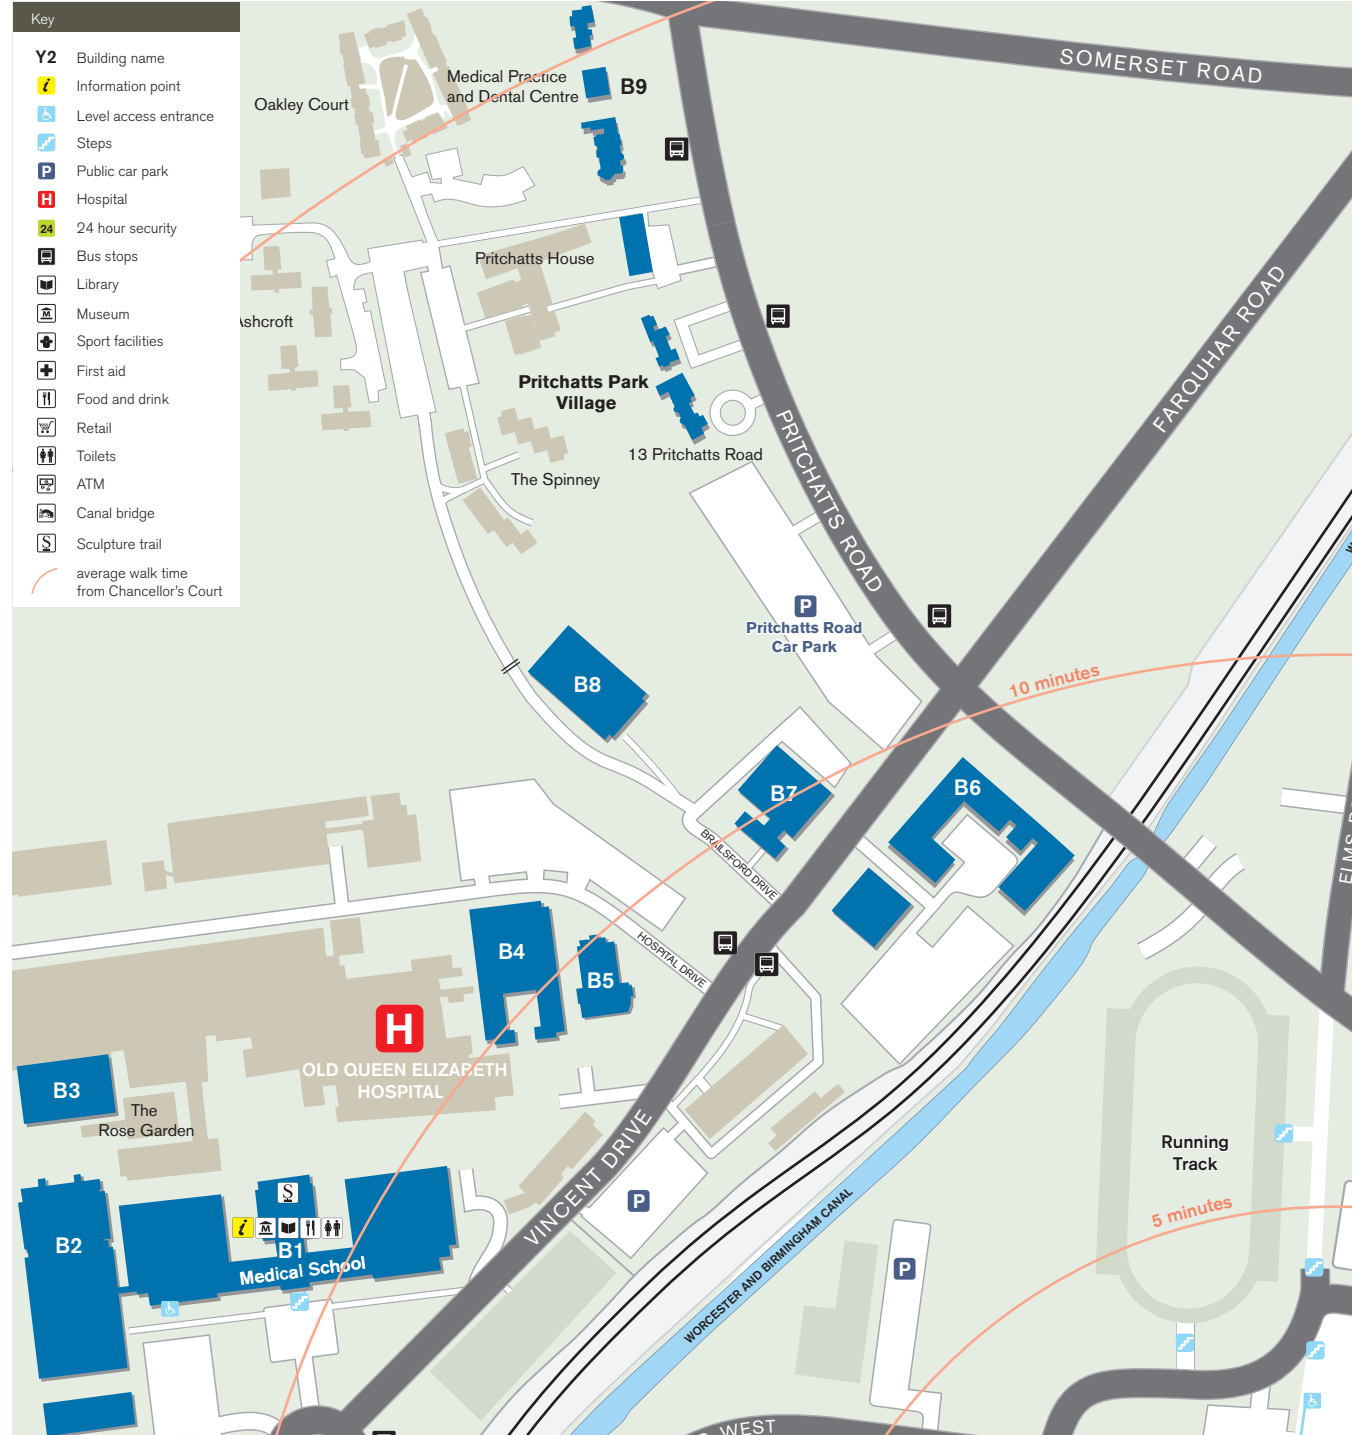

Edgbaston Campus Map

Index to buildings by zone

Red Zone

- R1 Law Building
- R2 Frankland Building
- R3 Hills Building
- R4 Aston Webb – A Block, Earth Sciences
- R5 Aston Webb – B Block
- R6 Aston Webb – Great Hall
- R7 Aston Webb – C Block
- R8 Physics West
- R9 Nuffield
- R10 Physics East
- R11 Medical Physics
- R12 Bramall Music Building
- R13 Poynting Building
- R14 Barber Institute of Fine Arts
- R15 Watson Building
- R16 Arts Building
- R17 Ashley Building
- R18 Strathcona Building
- R19 Education Building
- R20 J G Smith Building
- R21 Muirhead Tower
- R22 Main Library
- R23 University Centre
- R24 Staff House
- R25 Munrow Sports Centre
- R26 Geography
- R27 Biosciences Building
- R28 Learning Centre and Primary Care

Edgbaston Campus Map

Index to buildings by zone

Blue Zone

- B1** Medical School
- B2** Institute of Biomedical Research including IBR West
- B3** Wellcome Clinical Research Facility (1st floor)
- B4** Robert Aitken Institute for Clinical Research
- B5** CRUK Institute for Cancer Studies and Denis Howell Building
- B6** Research Park
- B7** 90 Vincent Drive
- B8** Henry Wellcome Building for Biomolecular NMR Spectroscopy
- B9** Medical Practice and Dental Centre