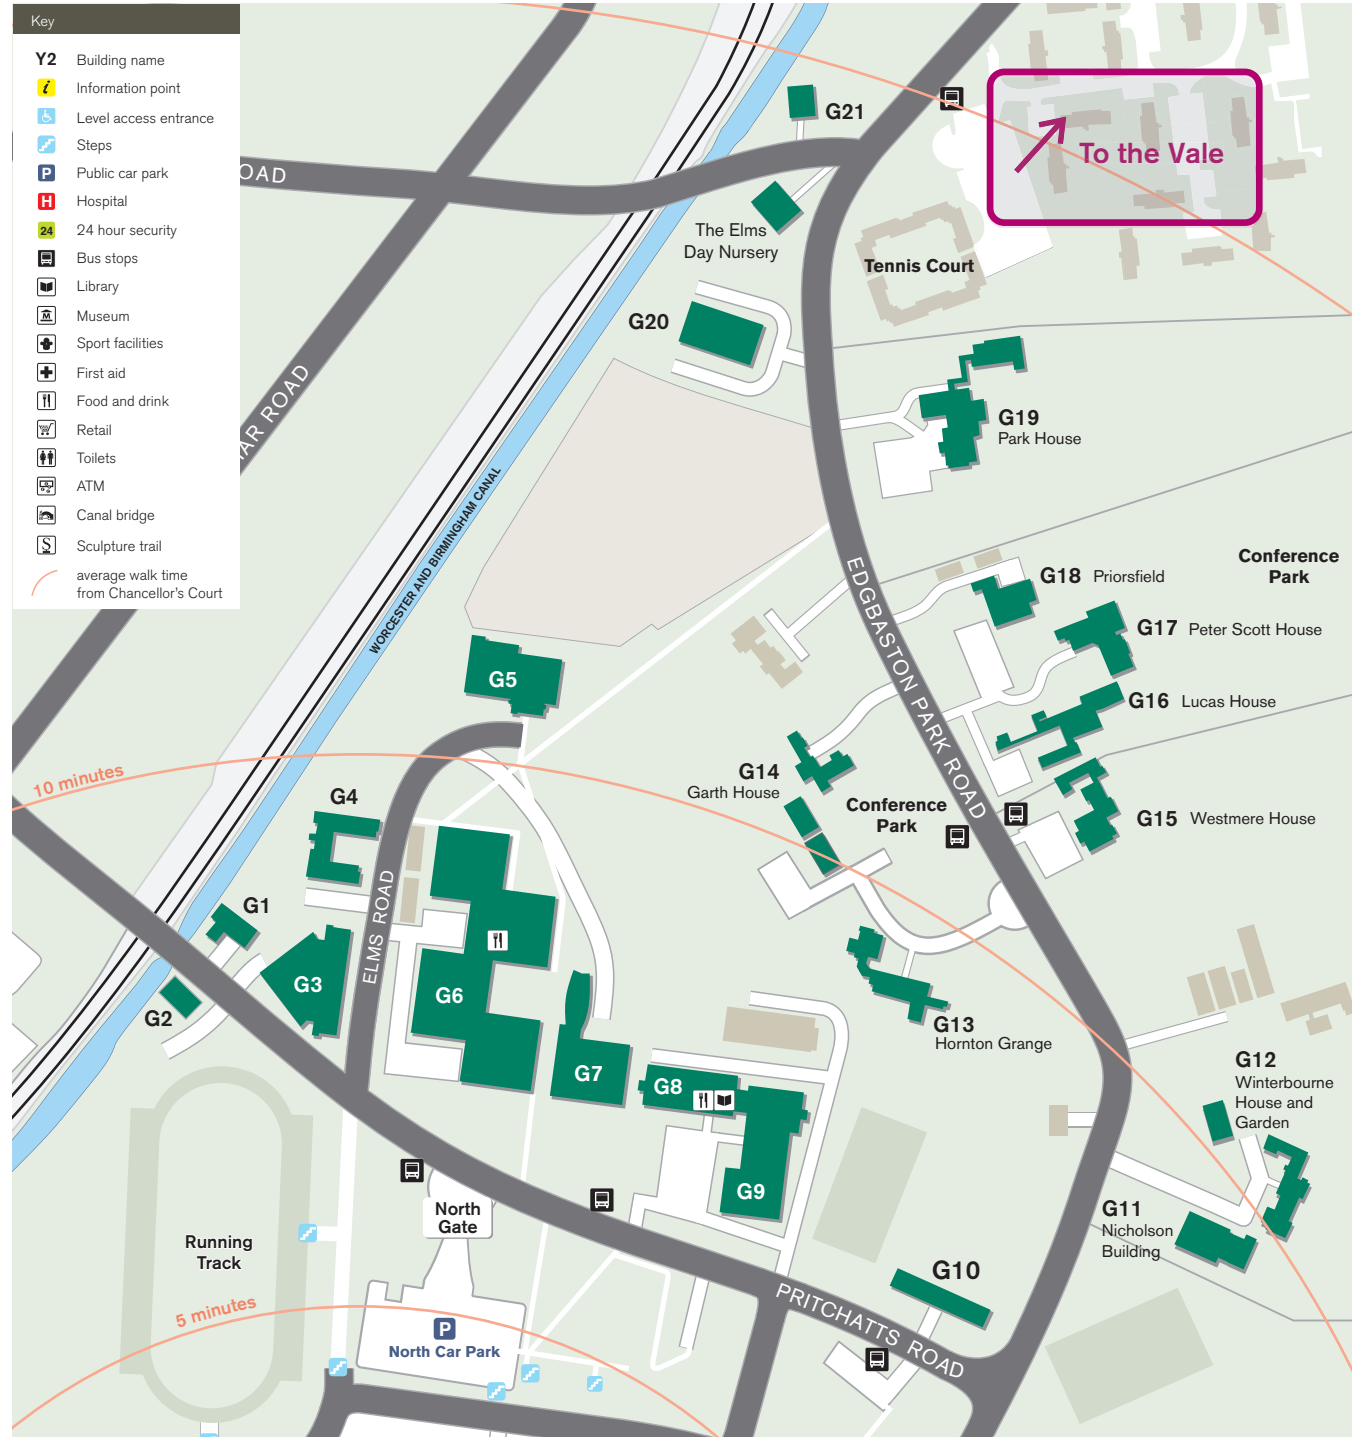

Edgbaston Campus Map

Index to buildings by zone

Green Zone

1. **G1** 32 Pritchatts Road
   - **G2** 31 Pritchatts Road
   - **G3** European Research Institute
   - **G4** 3 Elms Road
   - **G5** Computer Centre
   - **G6** Metallurgy and Materials
   - **G7** IRC Net Shape Laboratory
   - **G8** Gisbert Kapp Building
   - **G9** 52 Pritchatts Road
   - **G10** 54 Pritchatts Road
   - **G11** Nicholson Building
   - **G12** Winterbourne House and Garden
   - **G15** Westmere
   - **G18** Priorsfield
   - **G19** Park House
   - **G20** Elms Plant
   - **G21** Park Grange
   - **G22** Elms Day Nursery
2. **Green Zone Conference Park**
3. **G13** Hornton Grange
   - **G14** Garth House
   - **G16** Lucas House
   - **G17** Peter Scott House