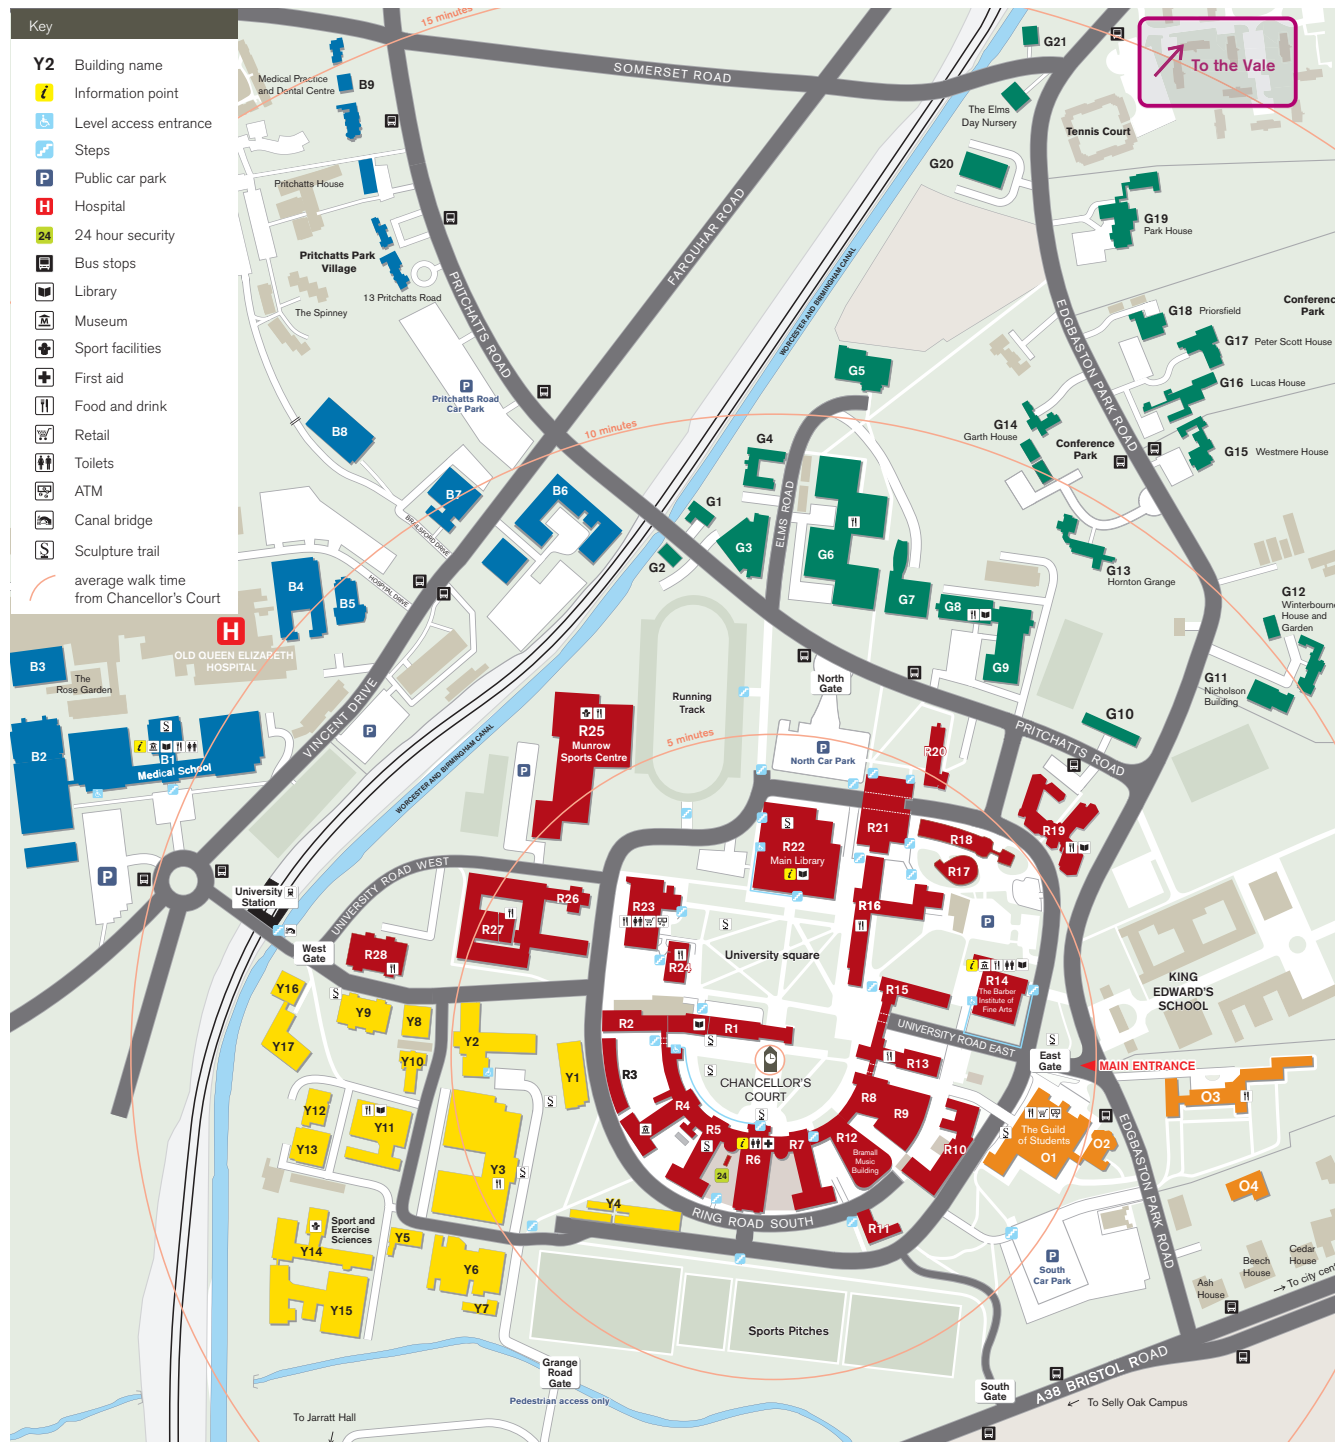

Orange Zone

- O1 The Guild of Students
- O2 St Francis Hall
- O3 University House
- O4 Elm House

Green Zone

1. G1 32 Pritchatts Road
   - G2 31 Pritchatts Road
   - G3 European Research Institute
   - G4 3 Elms Road
   - G5 Computer Centre
   - G6 Metallurgy and Materials
   - G7 IRC Net Shape Laboratory
   - G8 Gisbert Kapp Building
   - G9 52 Pritchatts Road
   - G10 54 Pritchatts Road
   - G11 Nicholson Building
   - G12 Winterbourne House and Garden
   - G15 Westmere
   - G18 Priorsfield
   - G19 Park House
   - G20 Elms Plant
   - G21 Park Grange
   - G22 Elms Day Nursery
2. **Green Zone Conference Park**
3. G13 Hornton Grange
   - G14 Garth House
   - G16 Lucas House
   - G17 Peter Scott House

Blue Zone

- B1 Medical School
- B2 Institute of Biomedical Research including IBR West
- B3 Wellcome Clinical Research Facility (1st floor)
- B4 Robert Aitken Institute for Clinical Research
- B5 CRUK Institute for Cancer Studies and Denis Howell Building
- B6 Research Park
- B7 90 Vincent Drive
- B8 Henry Wellcome Building for Biomolecular NMR Spectroscopy
- B9 Medical Practice and Dental Centre

Yellow Zone

- Y1 Old Gymnasium
- Y2 Haworth Building
- Y3 Mechanical and Civil Engineering Building
- Y4 Terrace Huts
- Y5 Estates West
- Y6 Maintenance Building
- Y7 Grounds and Gardens
- Y8 Chemistry West
- Y9 Computer Science
- Y10 Alta Bioscience
- Y11 Chemical Engineering
- Y12 Biochemical Engineering
- Y13 Chemical Engineering Workshop
- Y14 Sport and Exercise Sciences
- Y15 Civil Engineering Laboratories
- Y16 Occupational Health
- Y17 Public Health